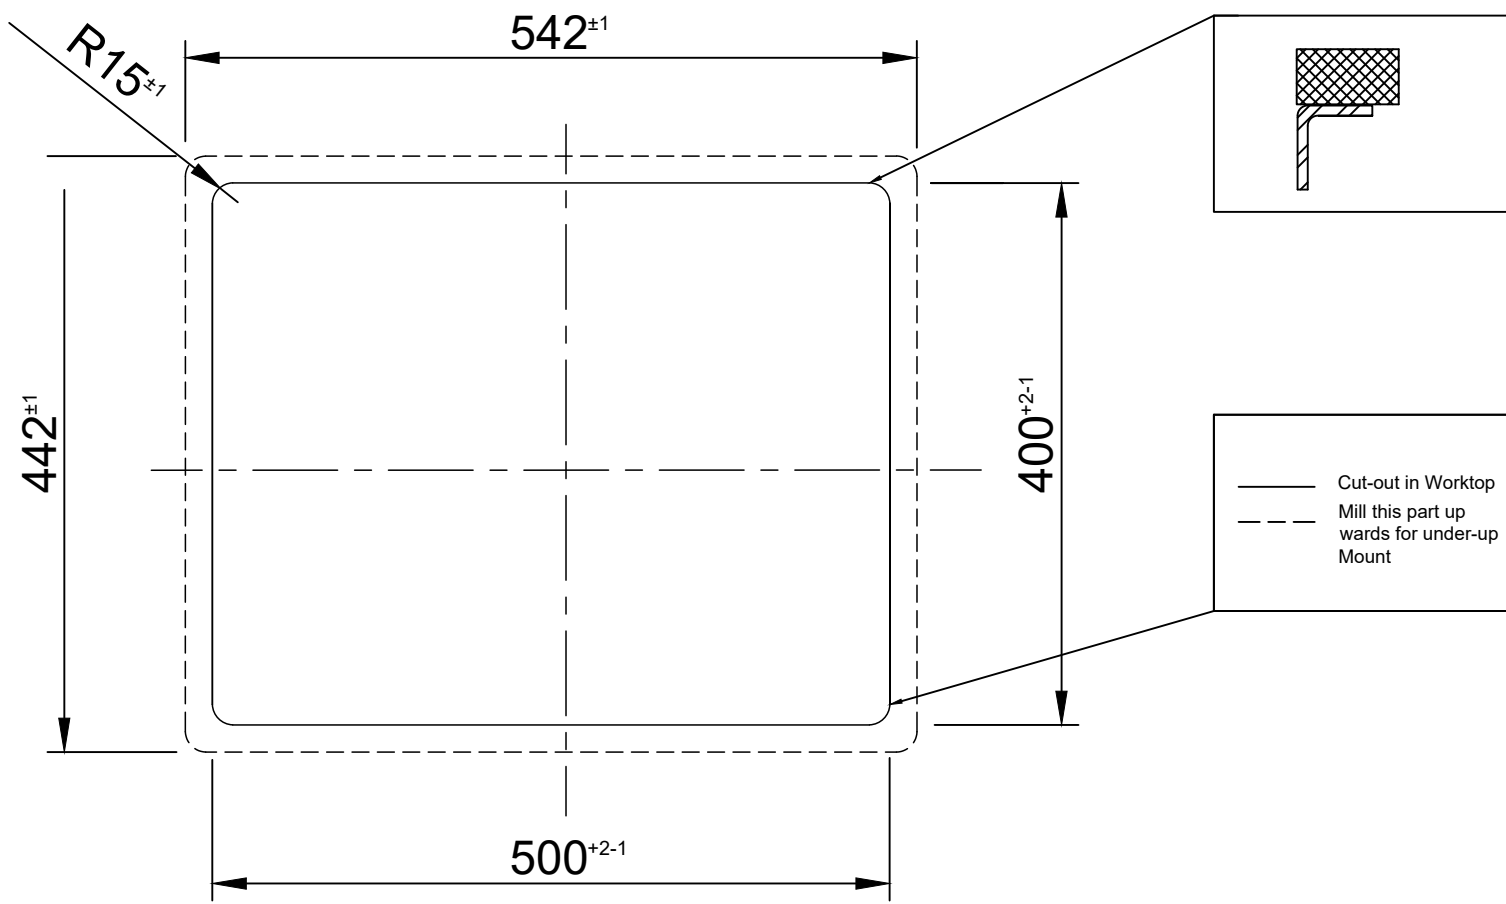

2017-10  
500\_cube\_(Under-Mount)

Nivito

8 7 6 5 4 3 2 1

ZONE		REV	DESCRIPTION	DATE	APPROVED

D

D

C

C

B

B

A

A

nivito	Cube 500 sink			
	Under mount template			
Stainless steel	SIZE	FROM NO.	DRW NO.	REV
Dimension : mm	SCALE			SHEET

8 7 6 5 4 3 2 1